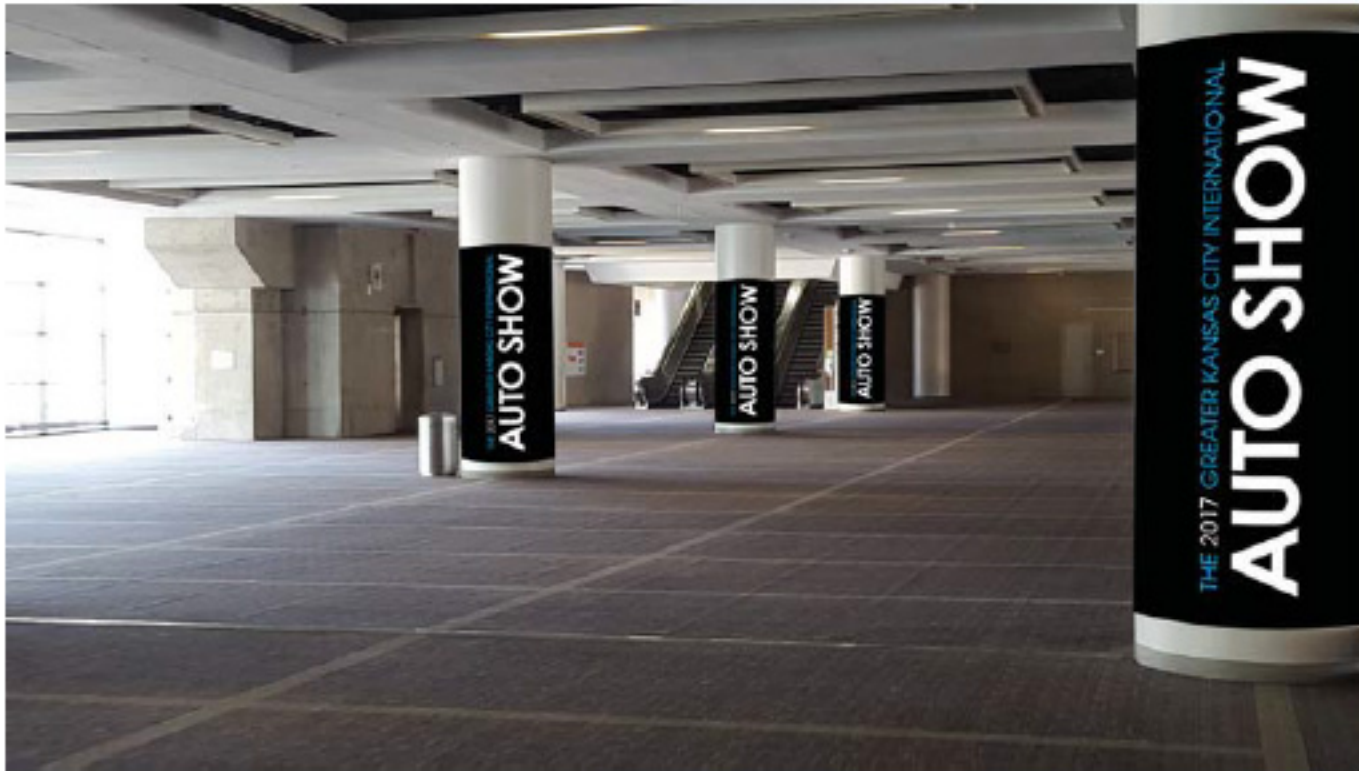

KANSAS CITY AUTO SHOW

KANSAS CITY, MO 2017

2-11 | 2-12

Full column cling

6' x 6' Floor clings